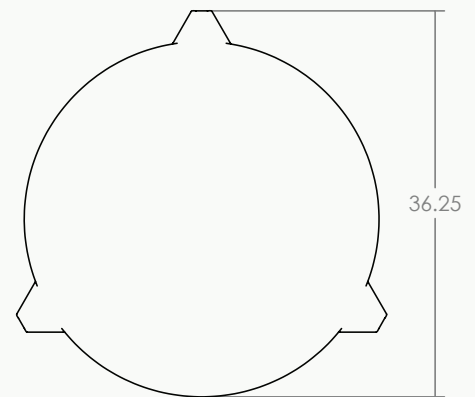

Nanagona Coffee Table

L U T E C A

Designed by
PEDRO RAMÍREZ VÁZQUEZ

© 2022 All Rights Reserved. Exclusive worldwide license. Dimensions can vary minimally.

USE
FINISH
DIMENSIONS

INDOOR
MATTE BLACK / CUSTOM RAL
13.5"H x 36.25"DIA. / 35H x 92DIA. CM