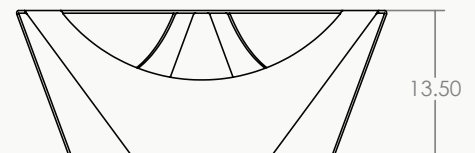

Nanagona Coffee Table

L U T E C A

Designed by
PEDRO RAMÍREZ VÁZQUEZ

© 2022 All Rights Reserved. Exclusive worldwide license. Dimensions can vary minimally.

USE
FINISH
DIMENSIONS

INDOOR
MATTE BLACK / CUSTOM RAL
13.5"H x 36.25"DIA. / 35H x 92DIA. CM