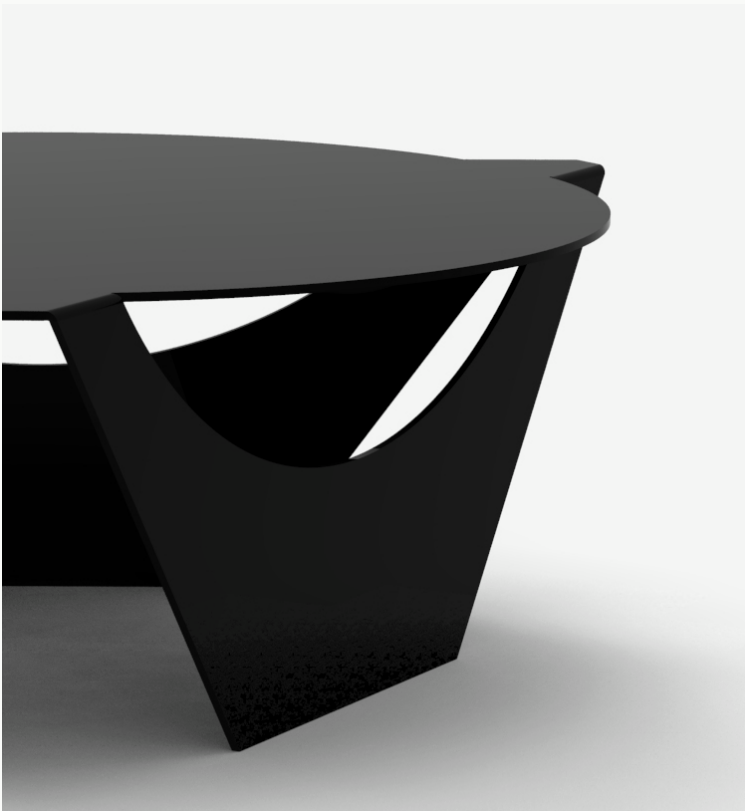

Nanagona Coffee Table

L U T E C A

Designed by
PEDRO RAMÍREZ VÁZQUEZ

© 2022 All Rights Reserved. Exclusive worldwide license. Dimensions can vary minimally.

USE
FINISH
DIMENSIONS

INDOOR
MATTE BLACK / CUSTOM RAL
13.5"H x 36.25"DIA. / 35H x 92DIA. CM