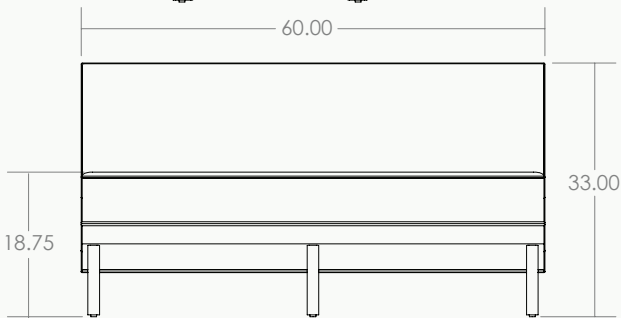

Line Sofa

L U T E C A

Designed by
MICHAEL VAN BEUREN

USE
FRAME
UPHOLSTERY
COM / COL
DIMENSIONS
SEAT HEIGHT

INDOOR (OUTDOOR ON REQUEST)
SOLID WOOD
COTTON VELVET WITH PIPING
8 YRDS / 140 SQ. FT
33"H x 60"W x 34"D / 84H x 152W x 86D CM
12" / 30.5 CM