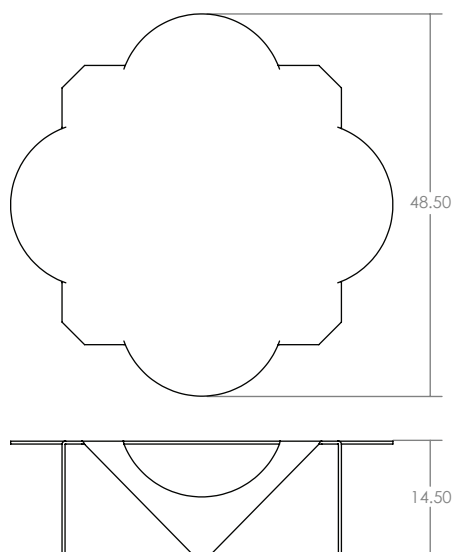

© 2020 All Rights Reserved. Excl. Live worldwide license. Dimension

DESIGNER: Pedro Ramírez Vázquez

PRODUCTION LEAD TIME: 14 - 16 Weeks

USE: Exterior / Interior

MATERIAL: Stainless Steel

FINISH: Polished / Matte Black

DIMENSIONS: SMALL

11"H x 36.25"W x 36.25"L / 28H x 92W x 92L cm

DIMENSIONS: LARGE

14.5"H x 48.5"W x 48.5"L / 36H x 123W x 123L cm

RADIAL PALOMA COFFEE TABLE