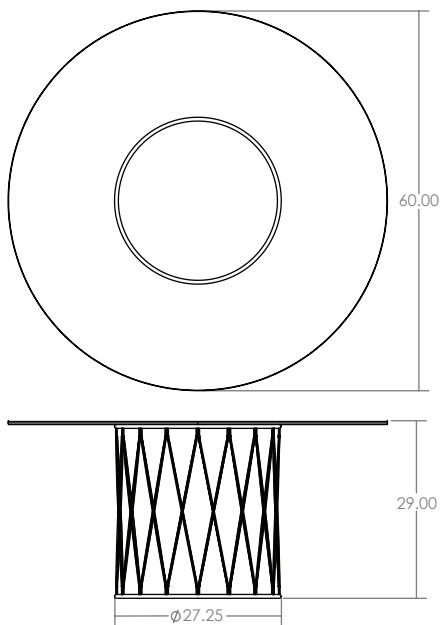

© 2021 All Rights Reserved. Exclusive worldwide license. Dimensions can vary minimally.

DESIGNER: Pedro Ramírez Vázquez

PRODUCTION LEAD TIME: 14 - 16 Weeks

USE: Exterior / Interior

BASE: Stainless Steel

FINISH: Polished / Polished Brass / Matte Black / Matte White

TOP: Clear Glass / Black Glass

DIMENSIONS:

29"H x 60"Dia. / 74H x 152Dia. cm

BASE:

28.5"H x 27.25"Dia. / 72H x 69Dia. cm

GLASS:

.5"H x 60"Dia. / 1.25H x 152Dia. cm