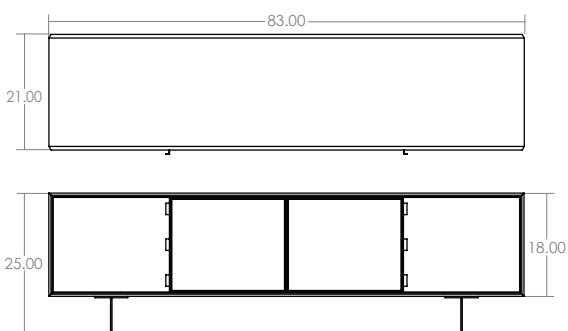

© 2020 All Rights Reserved. Exclusive worldwide license. Dimensions can vary minimally.

DESIGNER: Jorge Arturo Ibarra

PRODUCTION LEAD TIME: 14 - 16 Weeks

USE: Exterior / Interior

FRAME: Walnut / Maple / Teak

FINISH: Satin Varnish / Matte Oil / Black Oil

DOOR FRONT: Rattan / Black Leather / Brown Leather

HANDLES & LEGS: Blackened Bronze

DIMENSIONS:

25"H x 83"W x 21"D / 63.5H x 211W x 53D cm

MEDIUM AUGUSTO CREDENZA